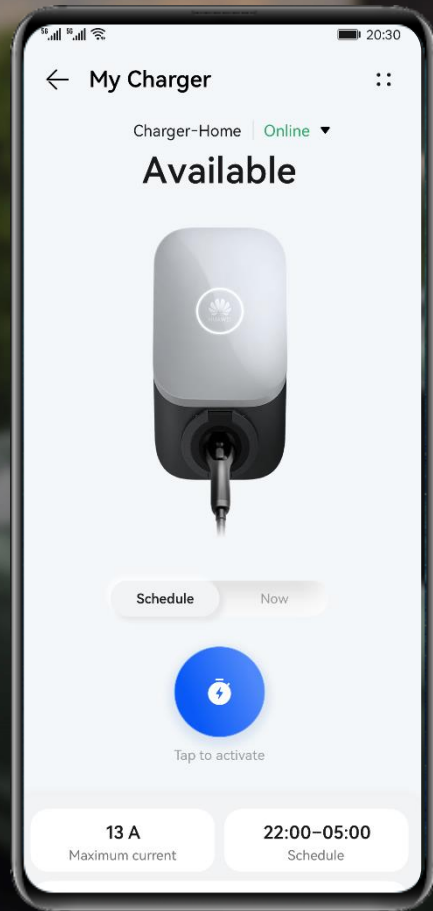

Stand Alone
Charging Scenario

Charging
Status

Charging
Mode

Schedule
Charging

E-Lock
Anti-Theft