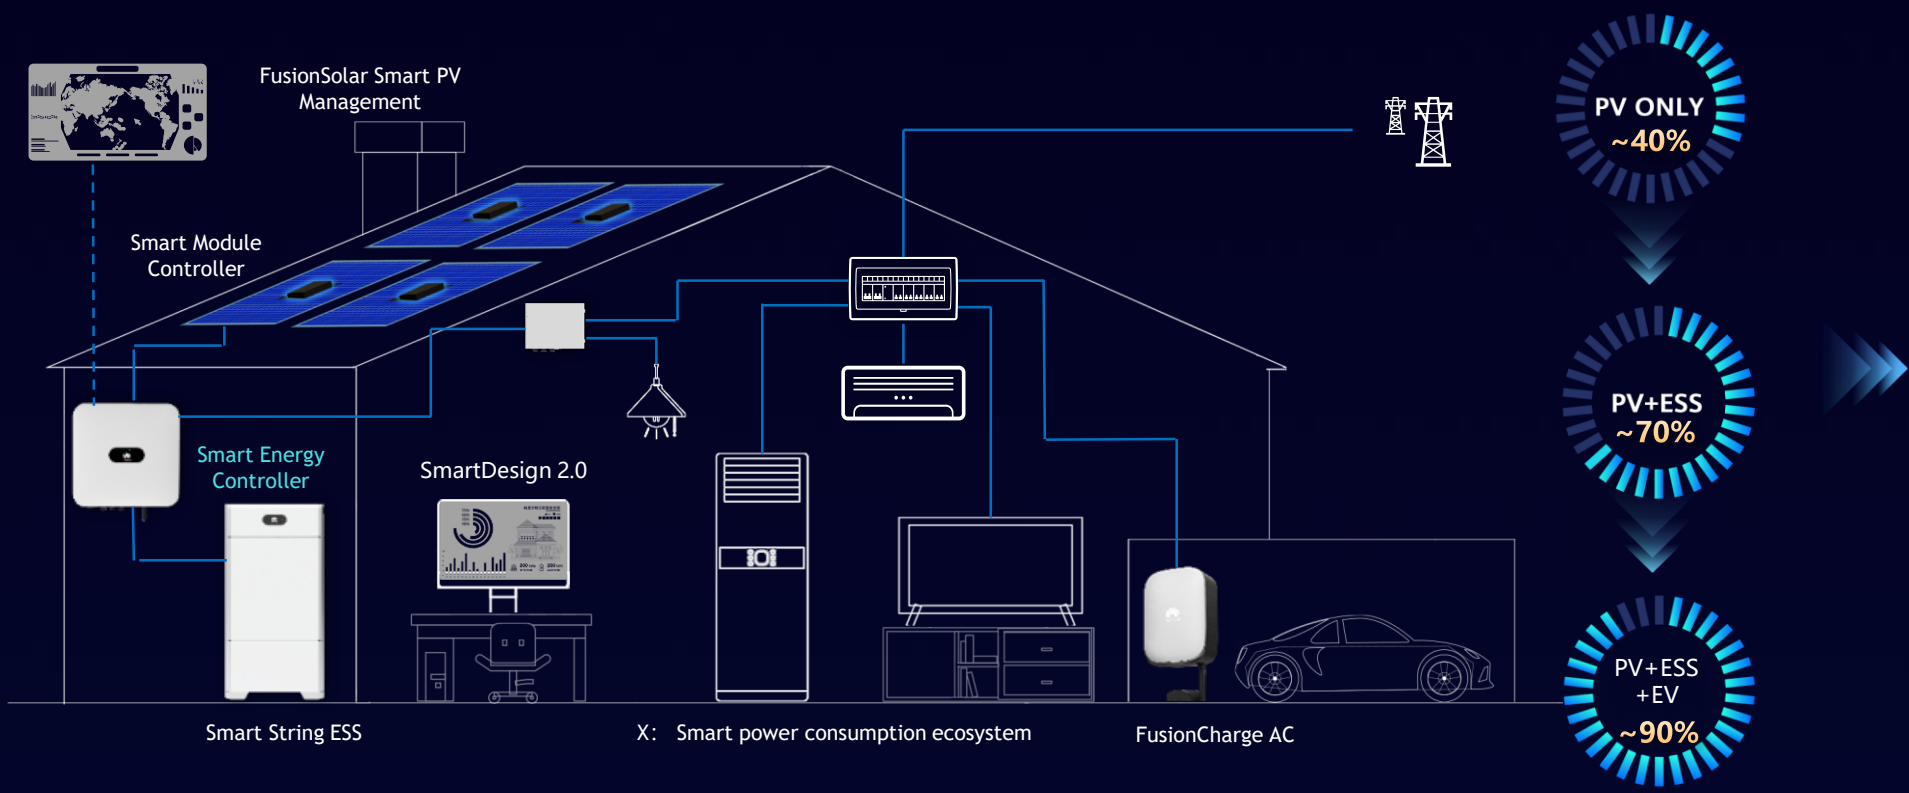

Building a Fully Connected, Intelligent World

FusionSolar

FusionCharge AC

2022

FusionSolar

FusionCharge AC

1 + 4 + X
 FusionSolar Residential
 Smart PV Solution with
 One-fits-all Upgraded

FusionCharge AC
Optimal Electricity Cost

#1

Green Power
Adaptive charging
for Lower Cost

#2

Full Power
Fast Charging for
Urgent Travels

AP07/22-EU

Availability: Oct, 2022

Green Power
Charging with ESS

Stand Alone
Charging Scenario