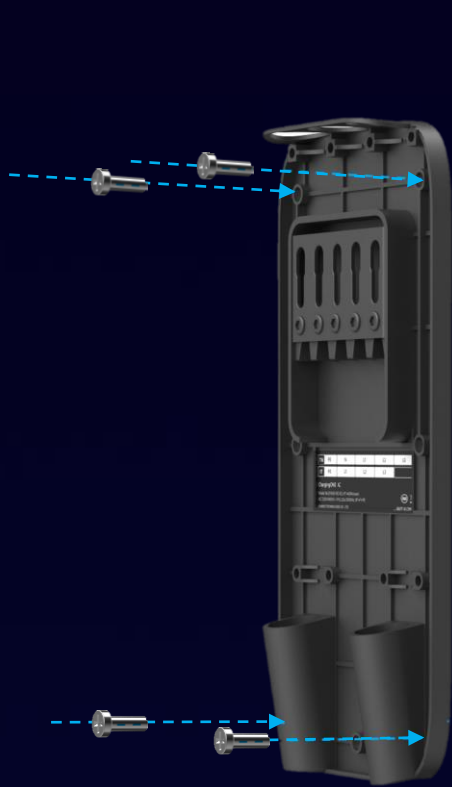

Charging
Status

Charging
Mode

Schedule
Charging

E-Lock
Anti-Theft

One-fits-all App
Better Experience

Step 1

Fix back plate to a wall
(10min)

Step 2

Finish wiring
(4min)

Step 3

Click main body into place
(2min)

3 Steps **Click-in**
Better Experience

Installation: 16min vs 23min
Replacement: 4min vs 30min

*Compared with conventional design
which require uncover for installation & replacement