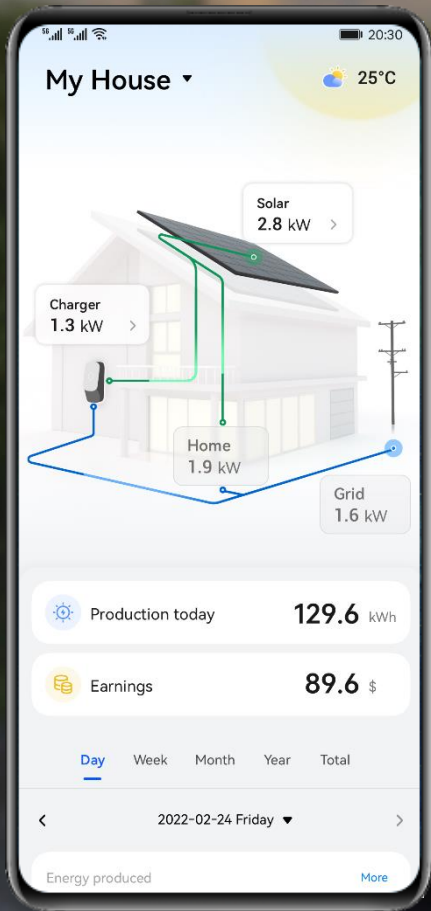

#1

Green Power
Adaptive charging
for Lower Cost

#2

Full Power
Fast Charging for
Urgent Travels

AP07/22-EU

Availability: Oct, 2022

Green Power
Charging with ESS

Stand Alone
Charging Scenario