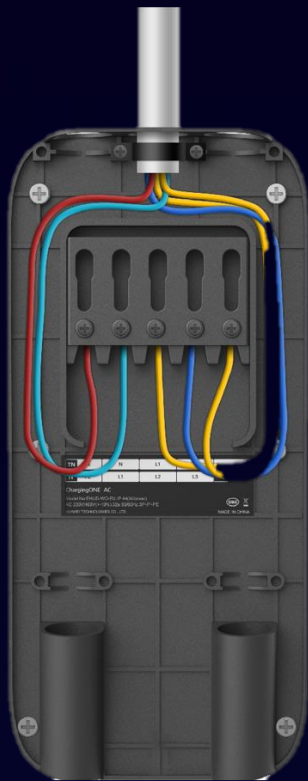

Charging
Status

Charging
Mode

Schedule
Charging

E-Lock
Anti-Theft

One-fits-all App
Better Experience

Step 1

Fix back plate to a wall
(10min)

Step 2

Finish wiring
(4min)

Step 3

Click main body into place
(2min)

3 Steps **Click-in**
Better Experience

Installation: 16min vs 23min
Replacement: 4min vs 30min

*Compared with conventional design
which require uncover for installation & replacement