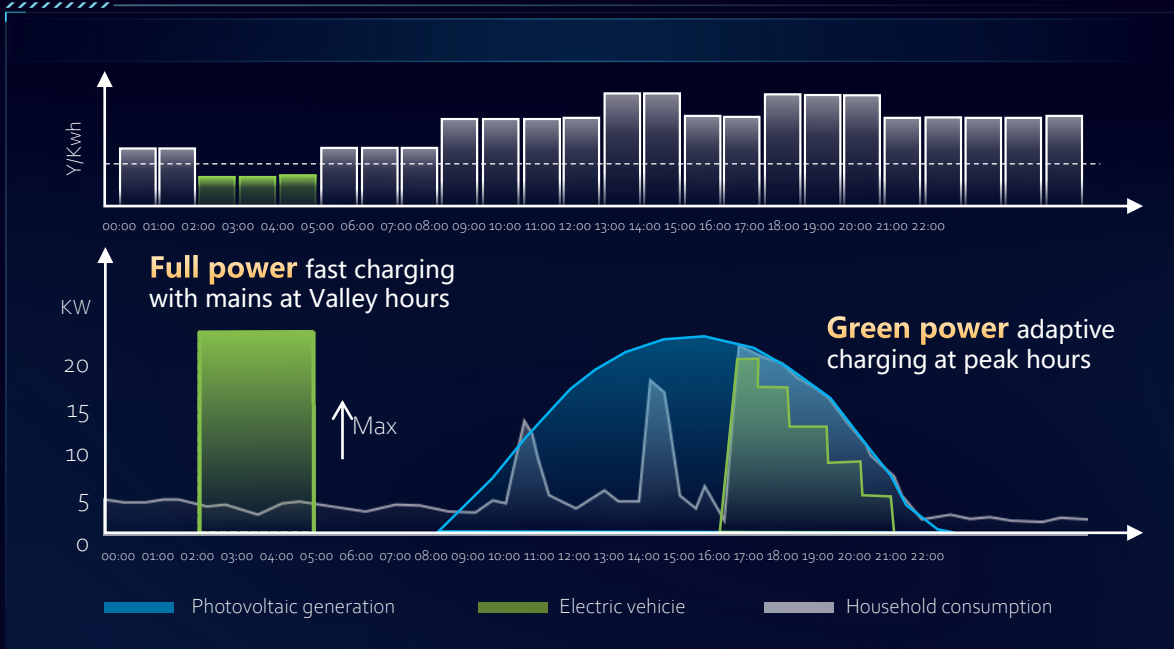

Building a Fully Connected, Intelligent World

FusionSolar

FusionCharge AC

2022

FusionSolar

FusionCharge AC

1 + 4 + X
 FusionSolar Residential
 Smart PV Solution with
 One-fits-all Upgraded

FusionCharge AC
Optimal Electricity Cost

#1

Green Power
Adaptive charging
for Lower Cost

#2

Full Power
Fast Charging for
Urgent Travels

AP07/22-EU

Availability: Oct, 2022

Green Power
Charging with ESS

Stand Alone
Charging Scenario